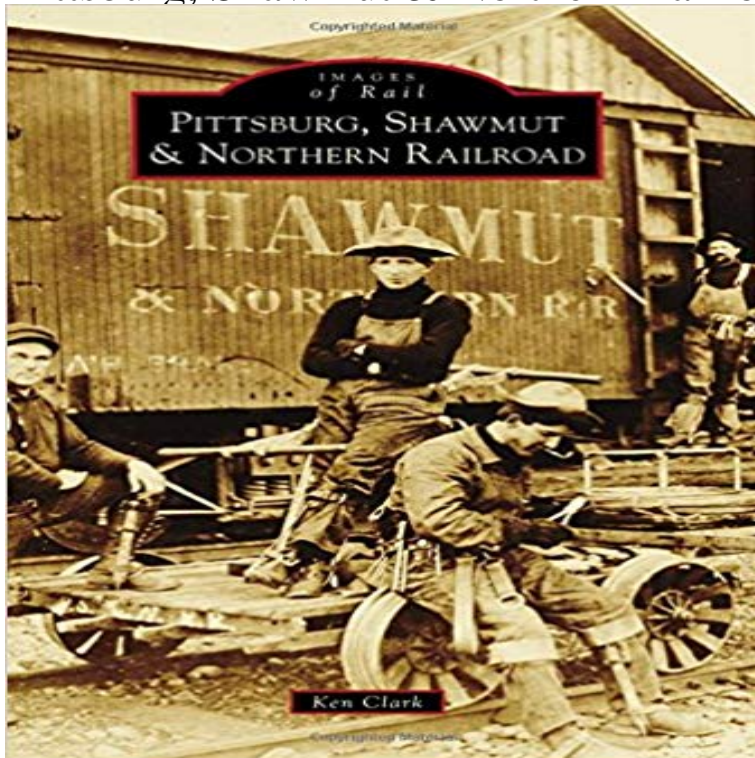

Pittsburg, Shawmut & Northern Railroad (Images of Rail)

The Pittsburg (no h), Shawmut & Northern Railroad was described by locals as a railroad that started nowhere and ended no place, with a lot of nothing in between, although it actually linked the coal mines of Elk County, Pennsylvania, with markets in Cattaraugus, Allegany, and Steuben Counties in central and western New York State. Always an underdog, the Class I line went into bankruptcy a mere five years after its corporate birth, holding the record for the longest receivership of any American railroad at 42 years. Always starved for cash, it limped along with outdated and tired equipment, yet it never failed to meet its payroll. It was scrapped completely in 1947.

[\[PDF\] The Good Assistant \(City Sizzle Book 2\)](#)

[\[PDF\] Sex, Lies & Lace \(Sex and Lies Book 4\)](#)

[\[PDF\] Loving The Billionaire \(The Sherbrookes of Newport\)](#)

[\[PDF\] The Madness of Lord Ian Mackenzie \(Mackenzies Series Book 1\)](#)