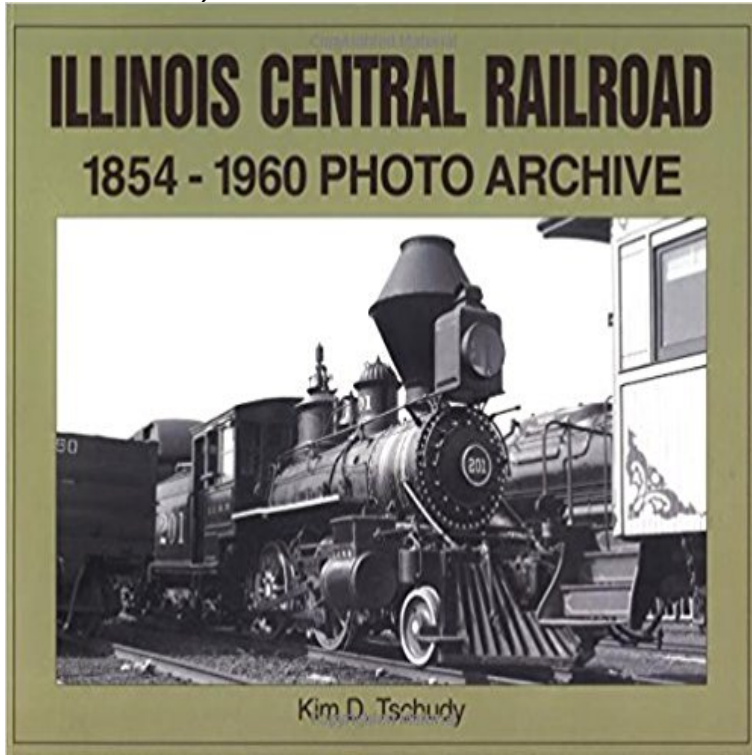

## Illinois Central Railroad, 1854-1960: Photo Archive (Trains and Railroads)

Founded in 1851, the Illinois Central was the first land grant railroad in the United States. Its unique north-south route handled 30 percent of all war material, supplies, and troops to Civil War battlegrounds in the South. This book features the locomotives, depots, and memorabilia of the Mainline of Mid-America, dating from 1875 to 1970. Enjoy this well-illustrated account of a railroad immortalized in song and story.