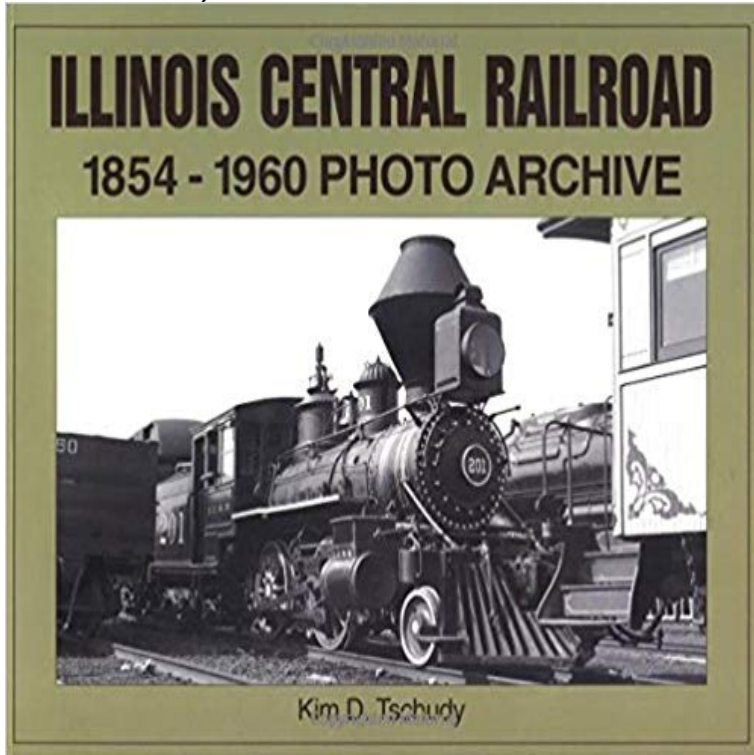

Illinois Central Railroad, 1854-1960: Photo Archive (Trains and Railroads)

Founded in 1851, the Illinois Central was the first land grant railroad in the United States. Its unique north-south route handled 30 percent of all war material, supplies, and troops to Civil War battlegrounds in the South. This book features the locomotives, depots, and memorabilia of the Mainline of Mid-America, dating from 1875 to 1970. Enjoy this well-illustrated account of a railroad immortalized in song and story.