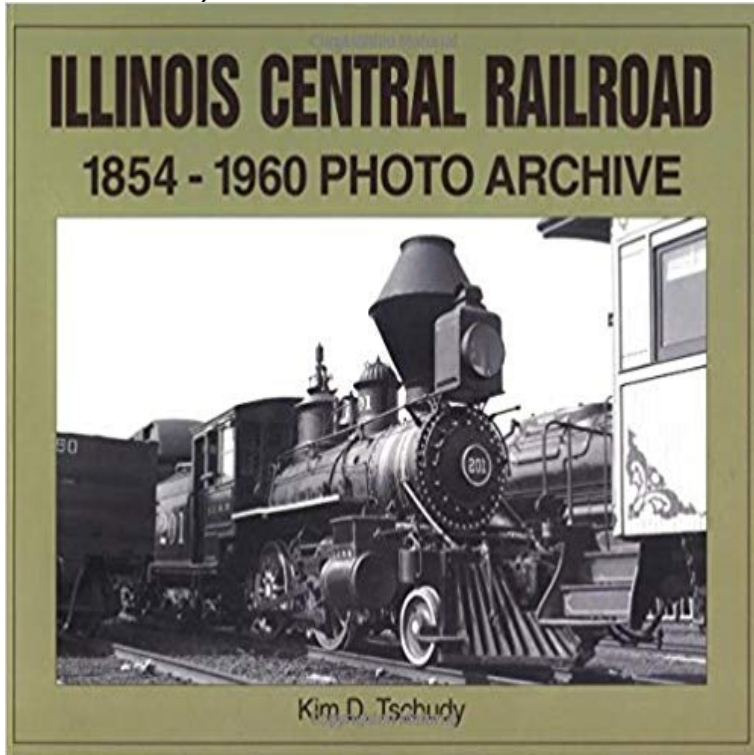

## Illinois Central Railroad, 1854-1960: Photo Archive (Trains and Railroads)

Founded in 1851, the Illinois Central was the first land grant railroad in the United States. Its unique north-south route handled 30 percent of all war material, supplies, and troops to Civil War battlegrounds in the South. This book features the locomotives, depots, and memorabilia of the Mainline of Mid-America, dating from 1875 to 1970. Enjoy this well-illustrated account of a railroad immortalized in song and story.